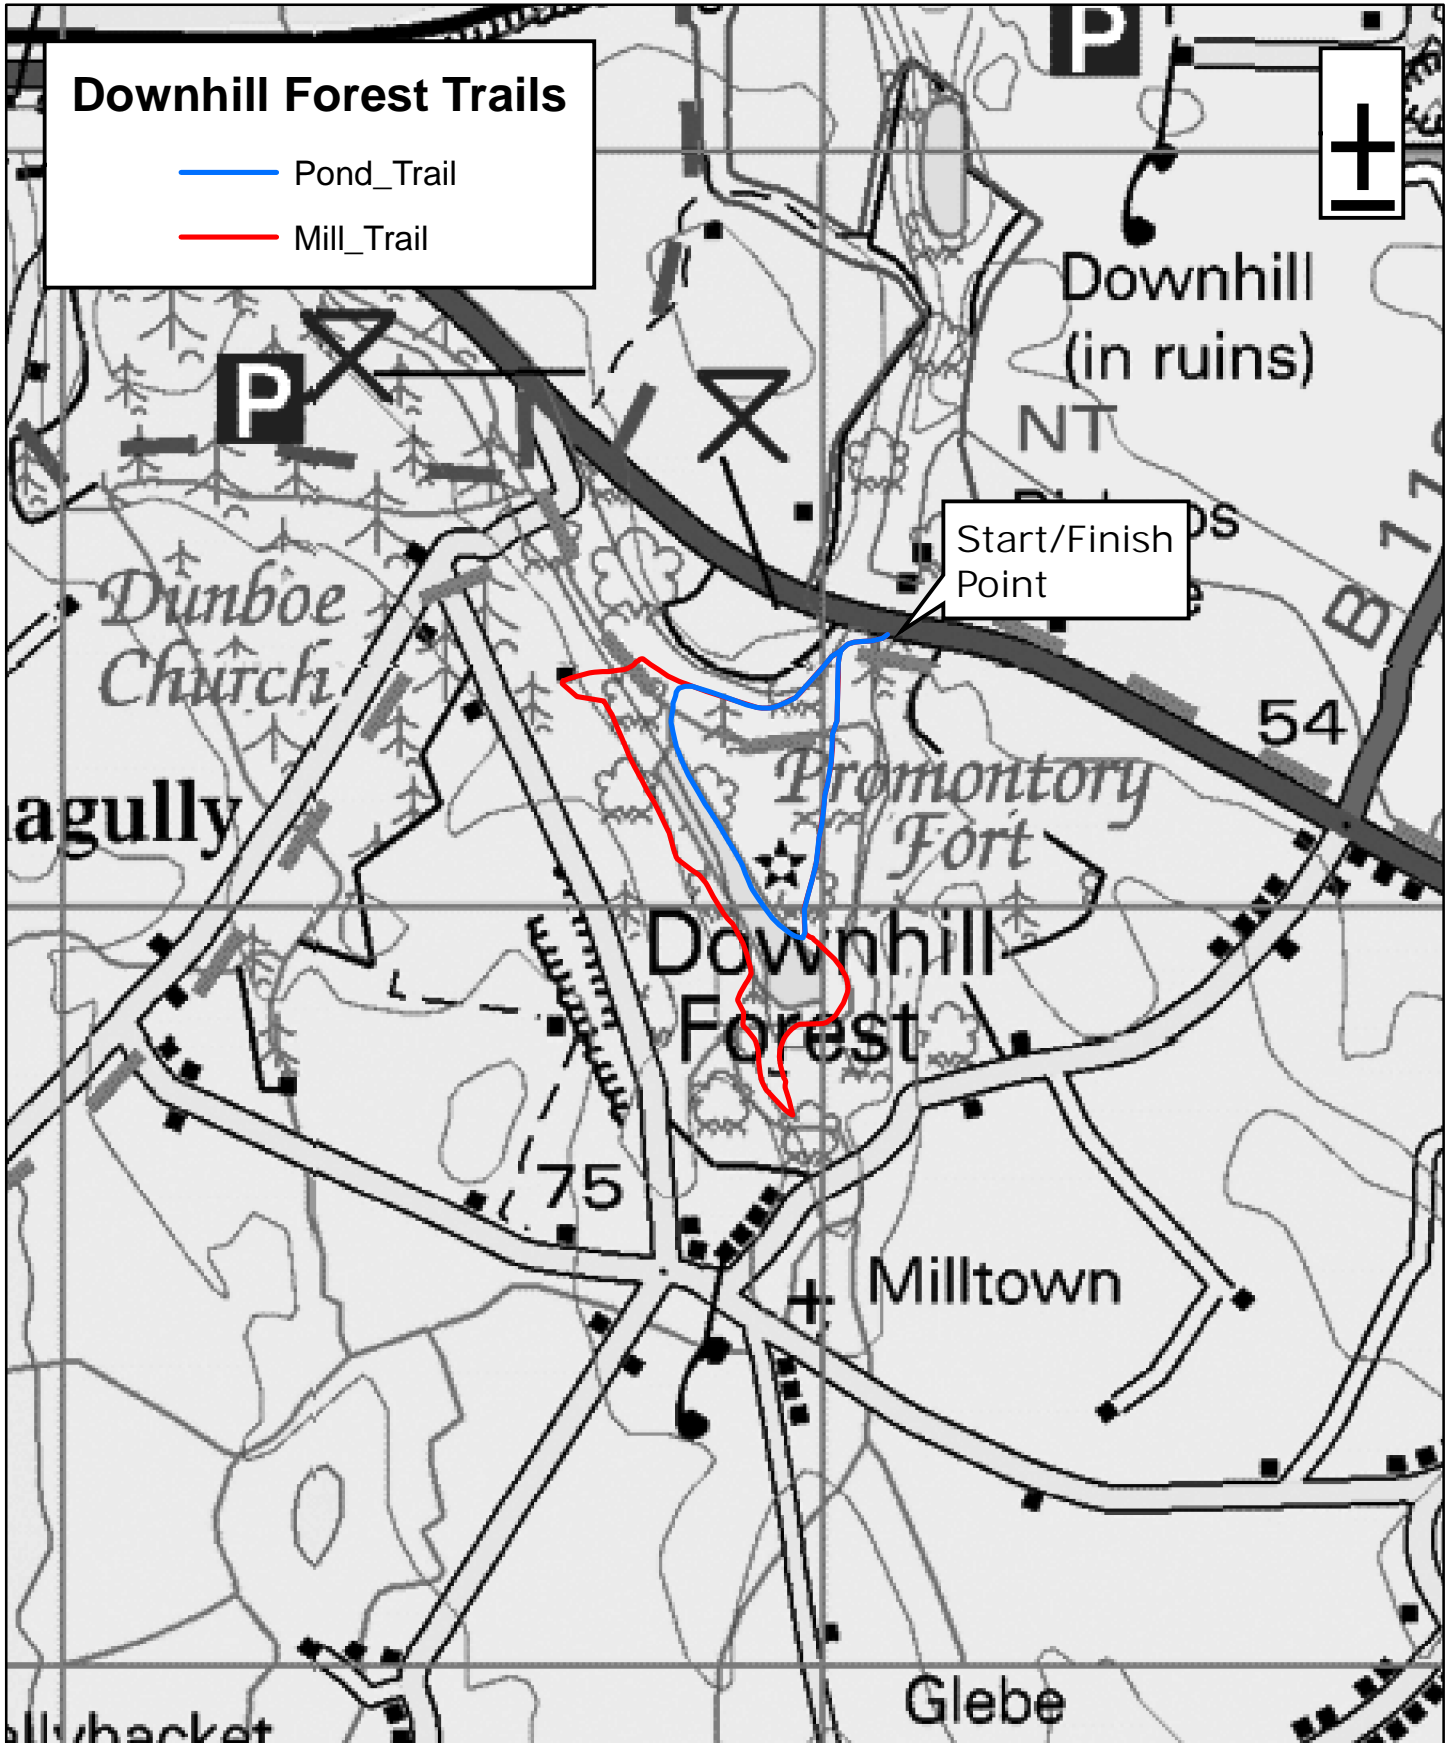

Downhill Forest

1:10,000

WalkNI.com
Your definitive guide to walking
in Northern Ireland

This material is Crown Copyright and is reproduced with the permission of Land and Property Services under delegated authority from the Controller of Her Majesty's Stationary Office, © Crown copyright and database rights NIMA ESA&LA205.2