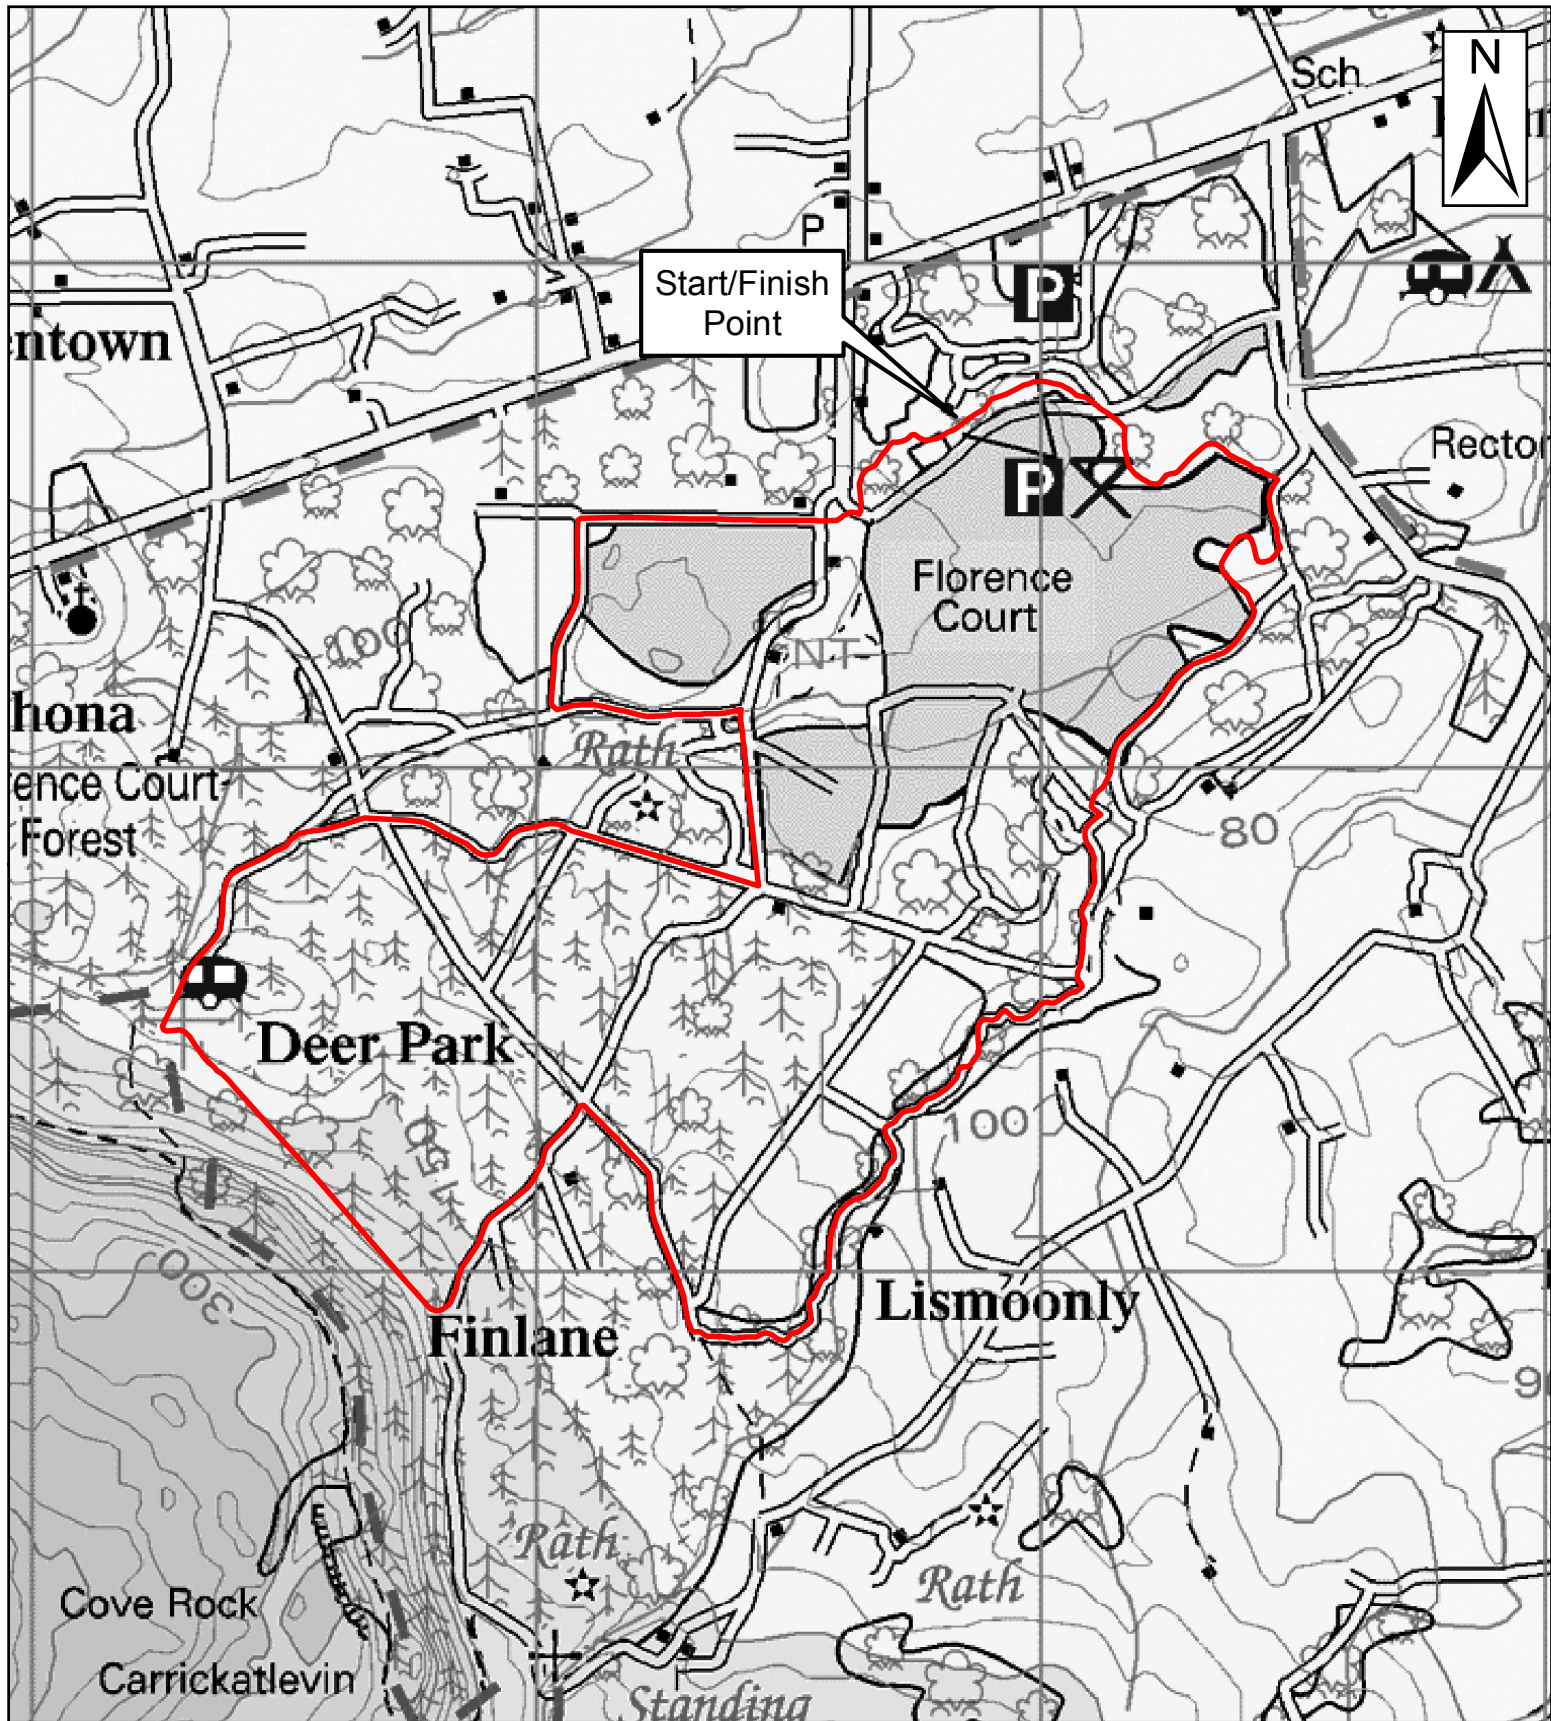

Florence Court - Red Trail

1:15,000

0 200 400 800 Meters

WalkNI.com
Your definitive guide to walking
in Northern Ireland

This material is based upon Crown Copyright and is reproduced with the permission of Land & Property Services under delegated authority from the Controller of Her Majesty's Stationary Office, Crown Copyright and database rights, EMOU206.2. Northern Ireland Environment Agency Copyright 2012