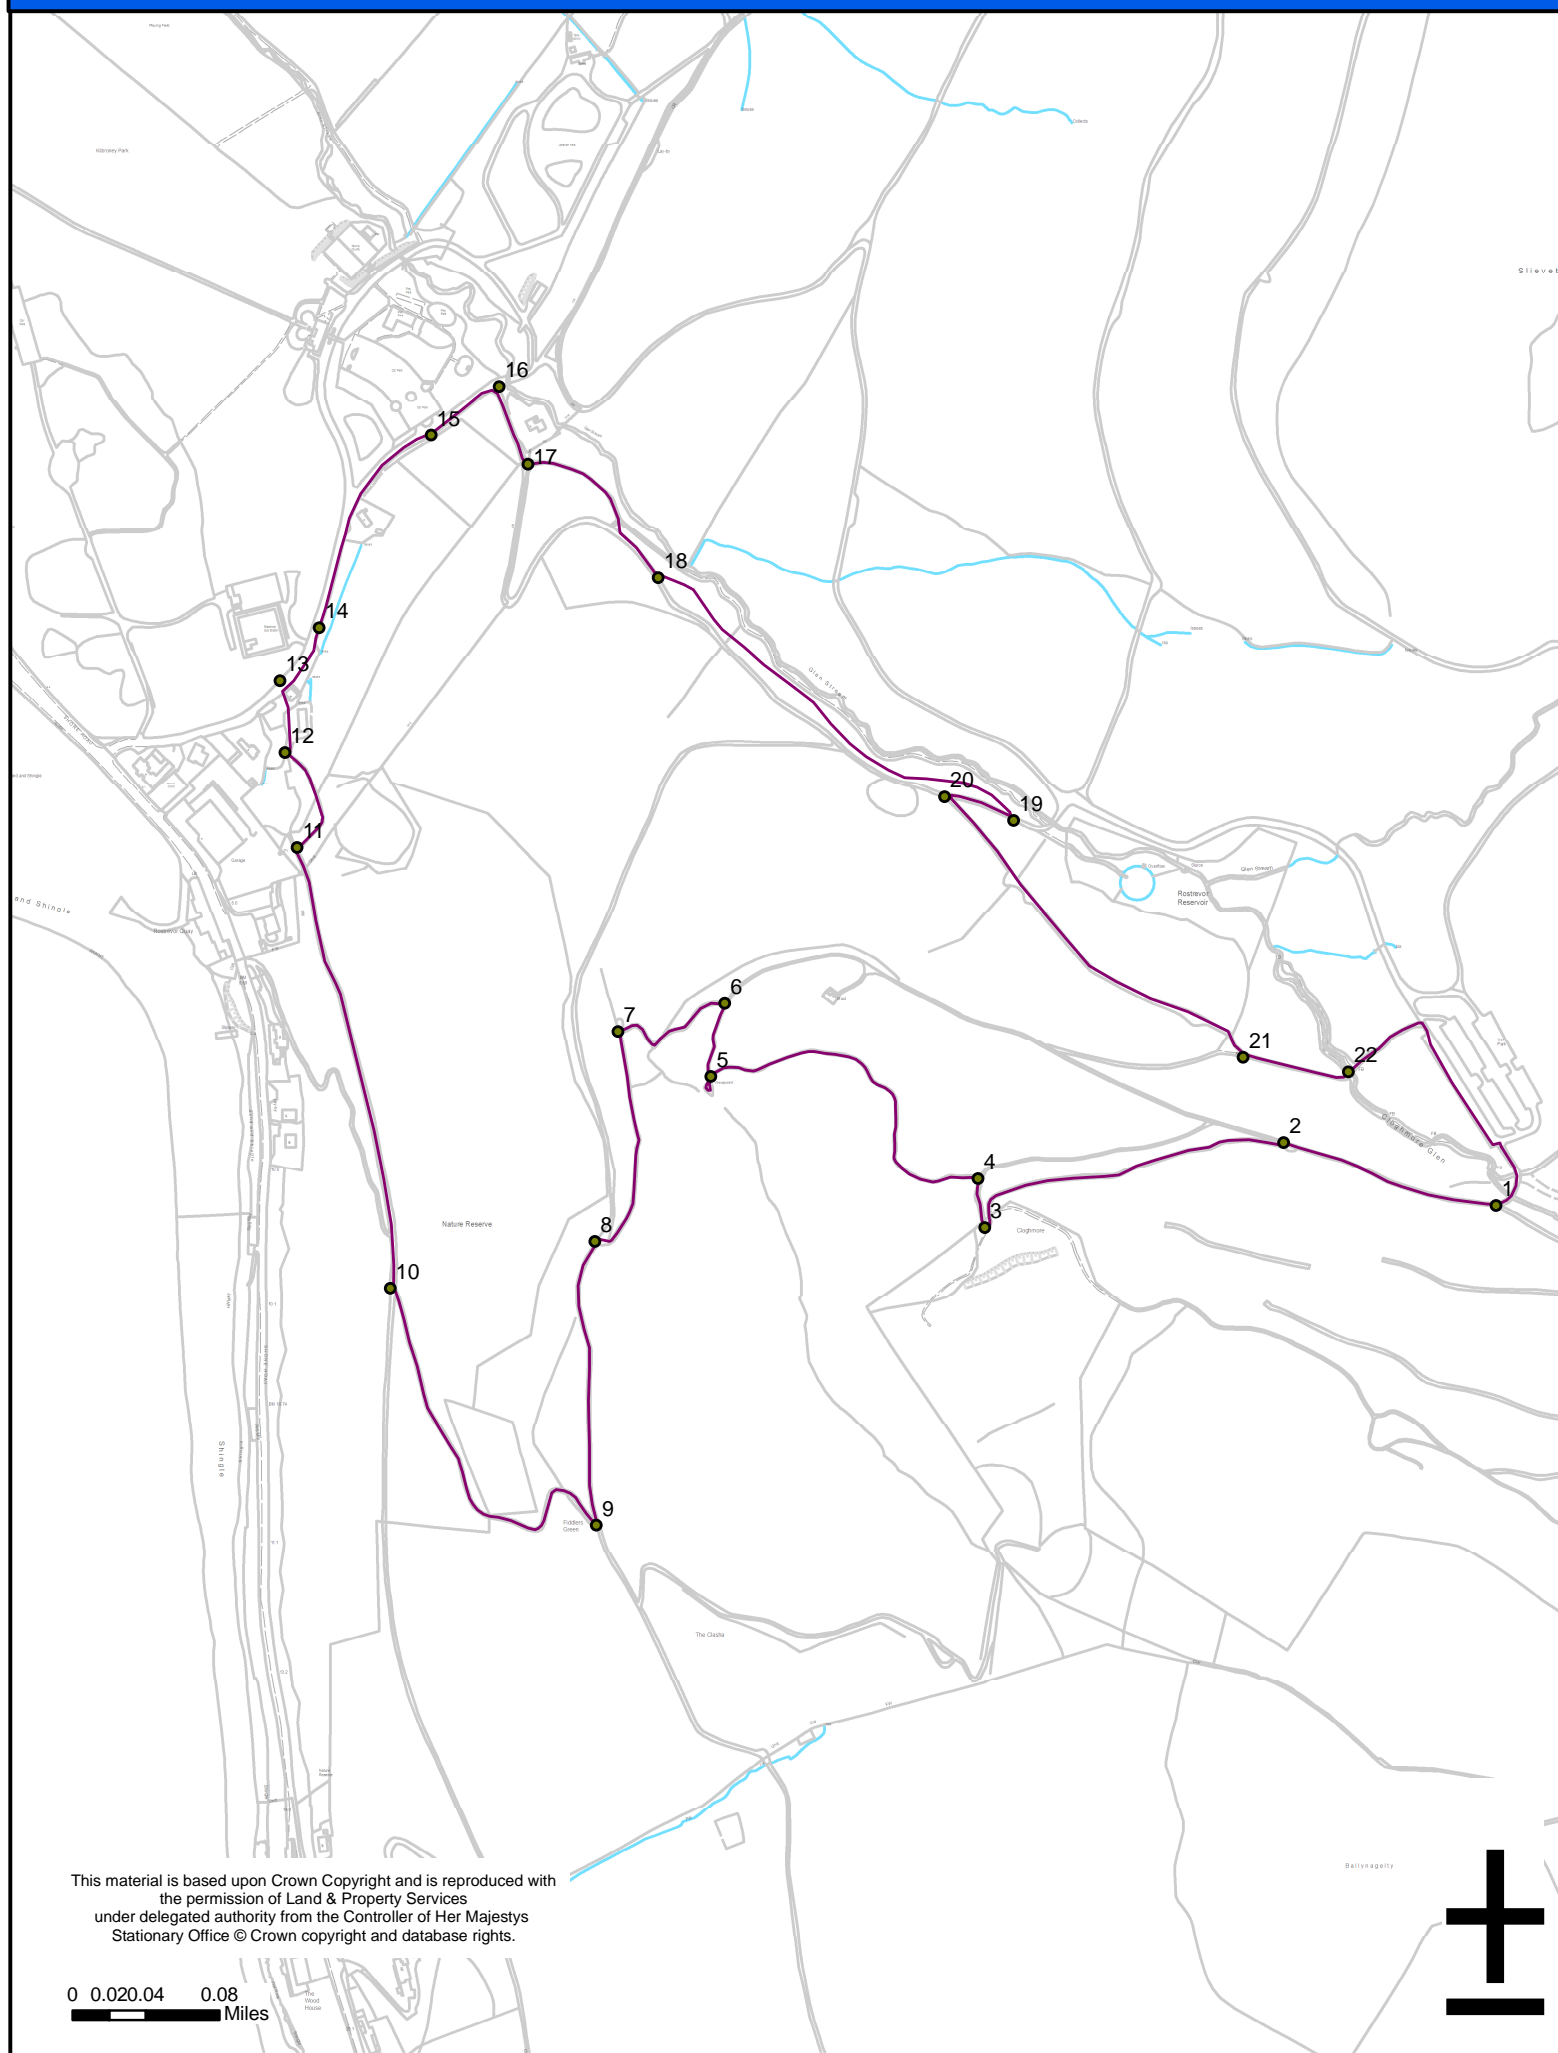

Cloughmore Trail

This material is based upon Crown Copyright and is reproduced with the permission of Land & Property Services under delegated authority from the Controller of Her Majesty's Stationary Office © Crown copyright and database rights.

0 0.020.04 0.08 Miles