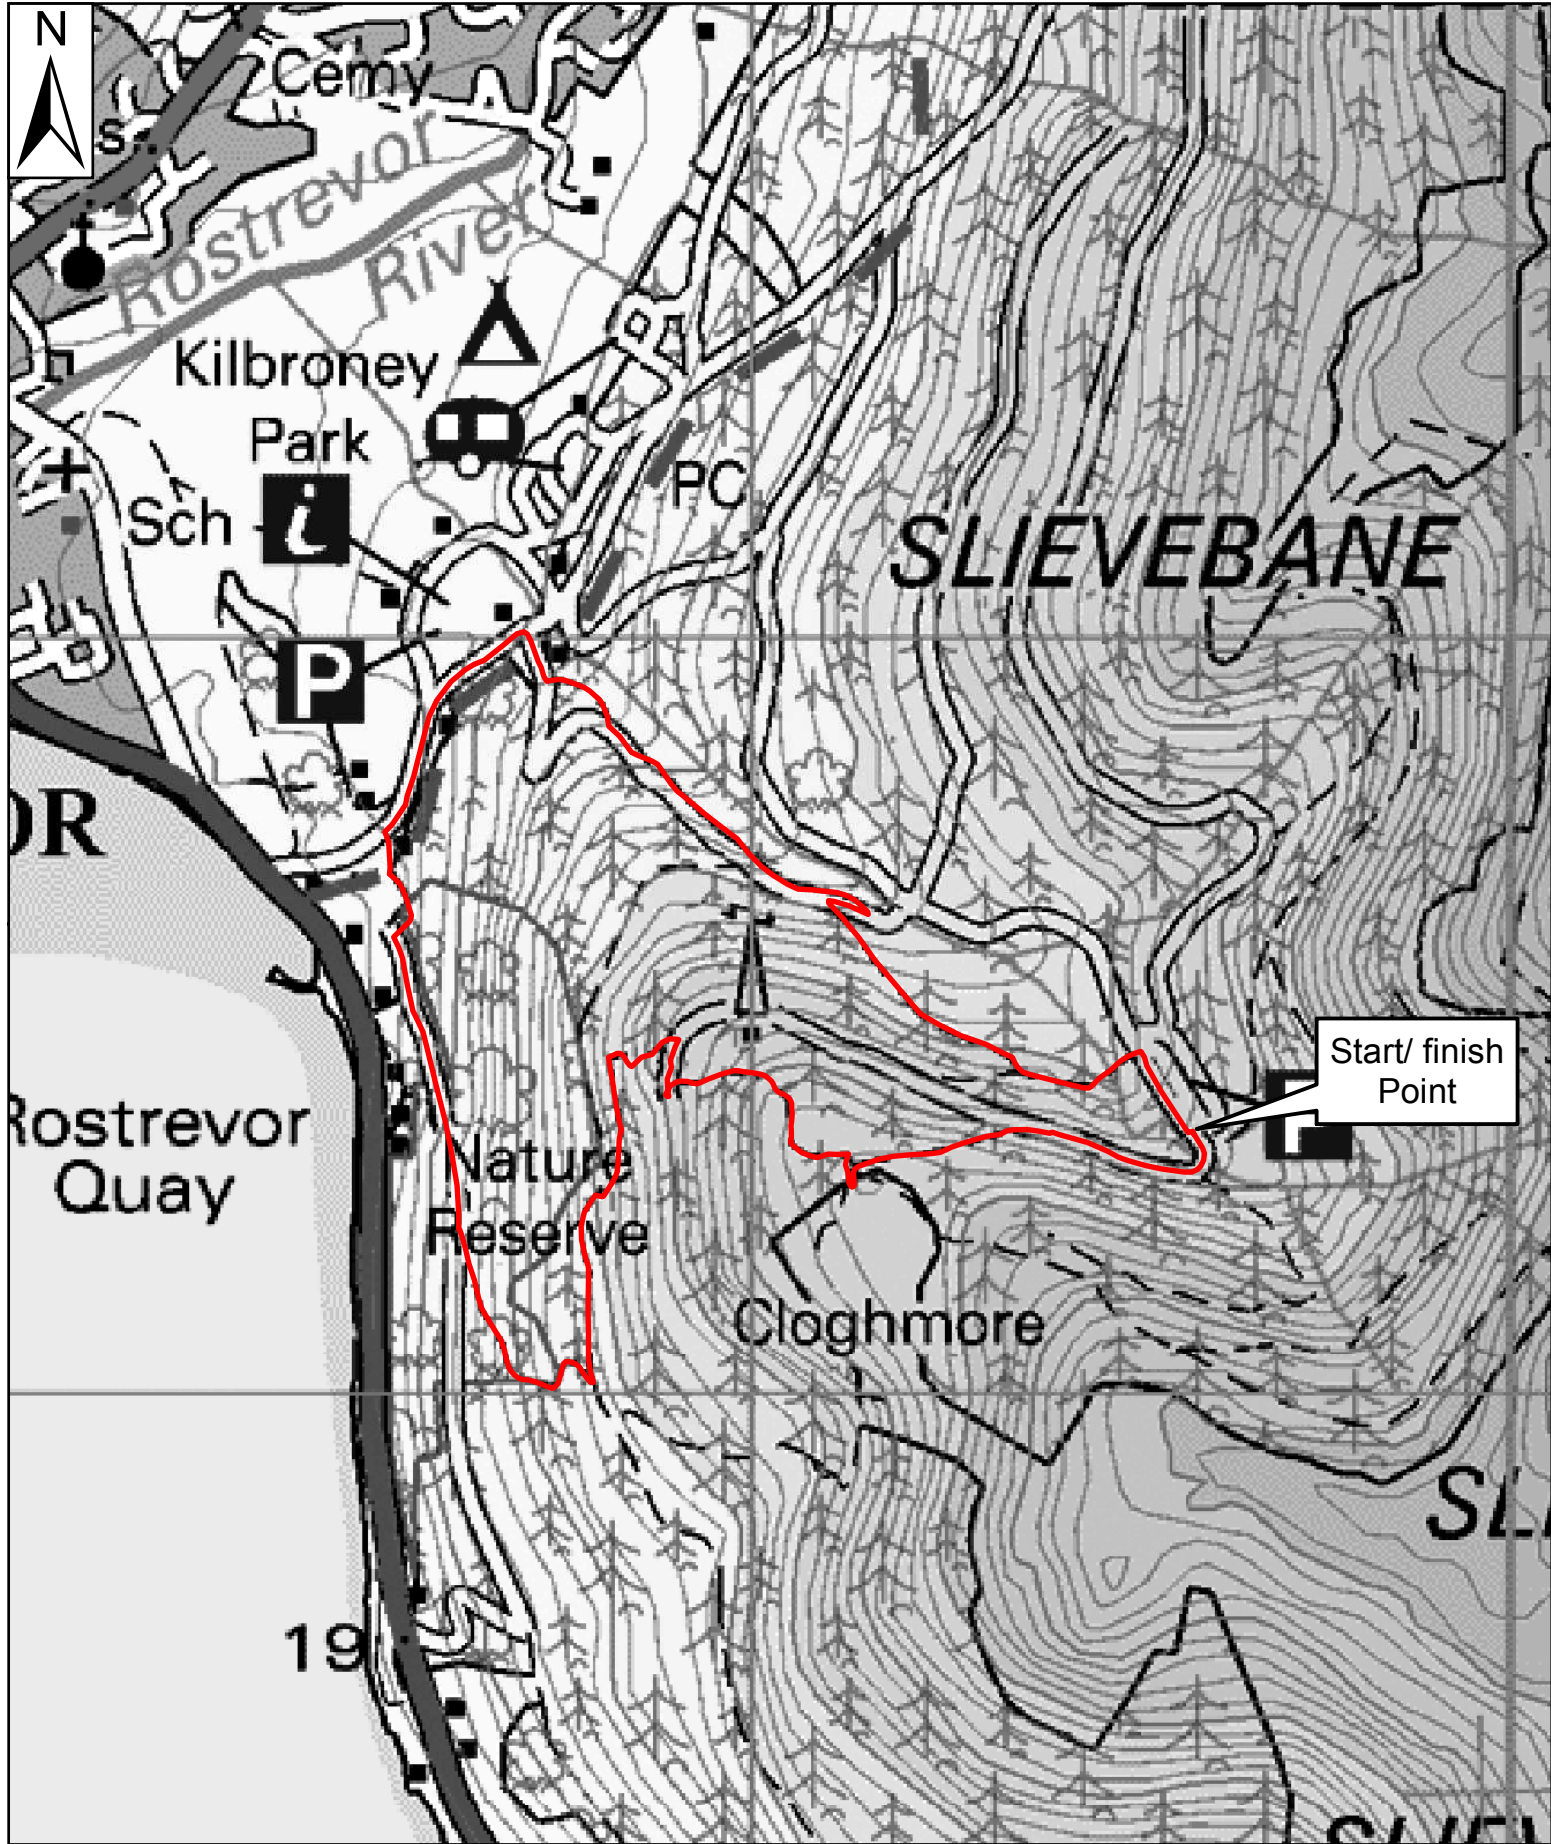

Cloughmore Trail

WalkNI.com
Your definitive guide to walking
in Northern Ireland

1:10,000 Meters

This material is based upon Crown Copyright and is reproduced with the permission of Land & Property Services under delegated authority from the Controller of Her Majesty's Stationary Office, Crown Copyright and database rights, EMOU206.2. Northern Ireland Environment Agency Copyright 2012