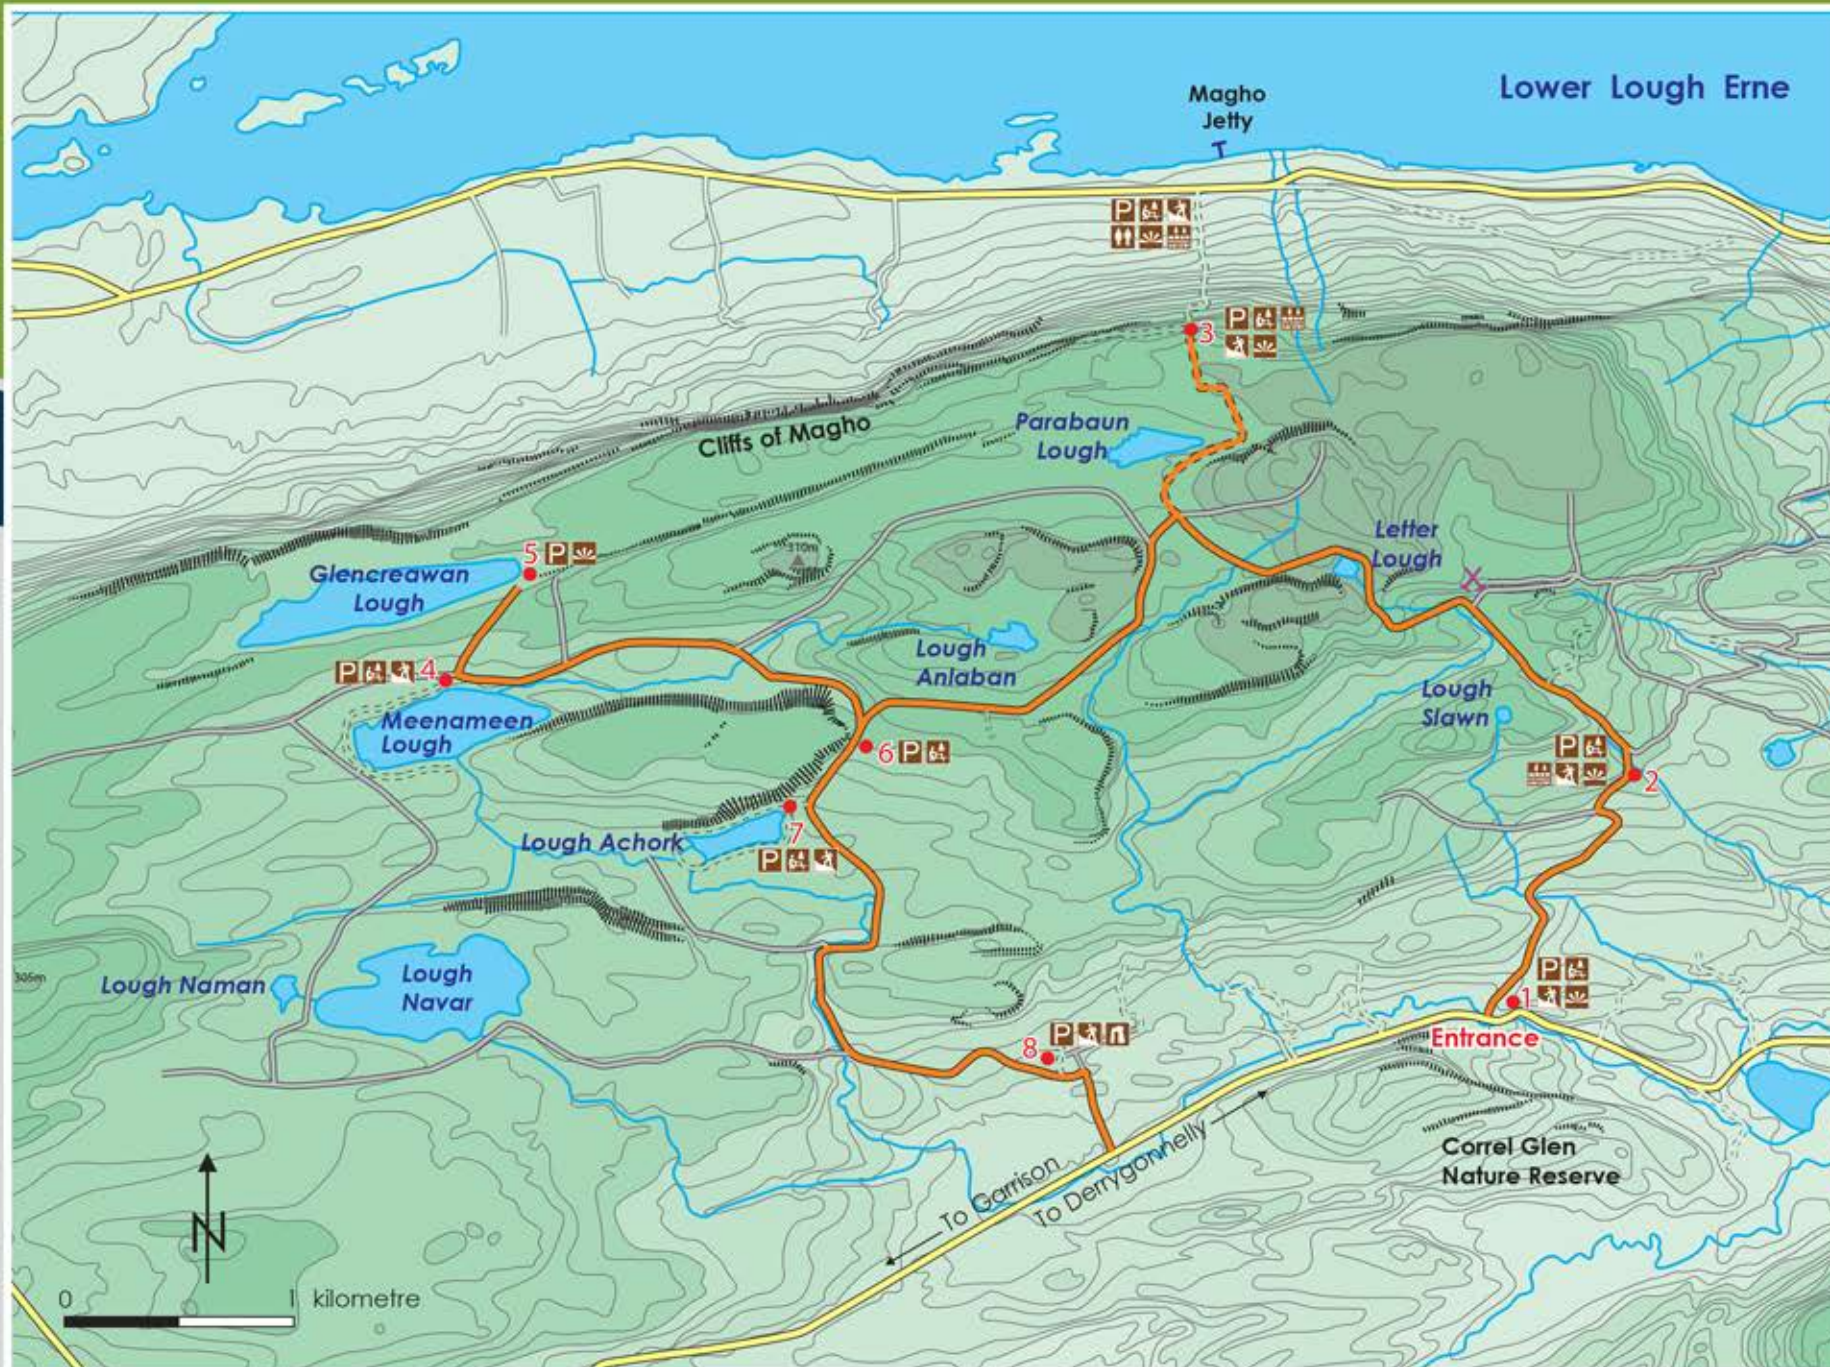

Lough Navar Forest

MAP LEGEND

- Forest Tracks
- Footpaths
- Lough Navar scenic drive
- Public Roads
- Disused quarry
- Lakes
- Rivers
- Contours
- Scarps
- 1 Carrick Lough Viewpoint
- 2 Aghameelan Viewpoint
- 3 Magho Viewpoint
- 4 Meenameen Lough
- 5 Glencreawan Lough
- 6 Old Man's Head
- 7 Lough Achork
- 8 The Sweat House
- Parking
- Picnic area
- Walking route
- Viewpoint
- Archaeological feature
- Geological Site
- Public Toilets

0 1 kilometre