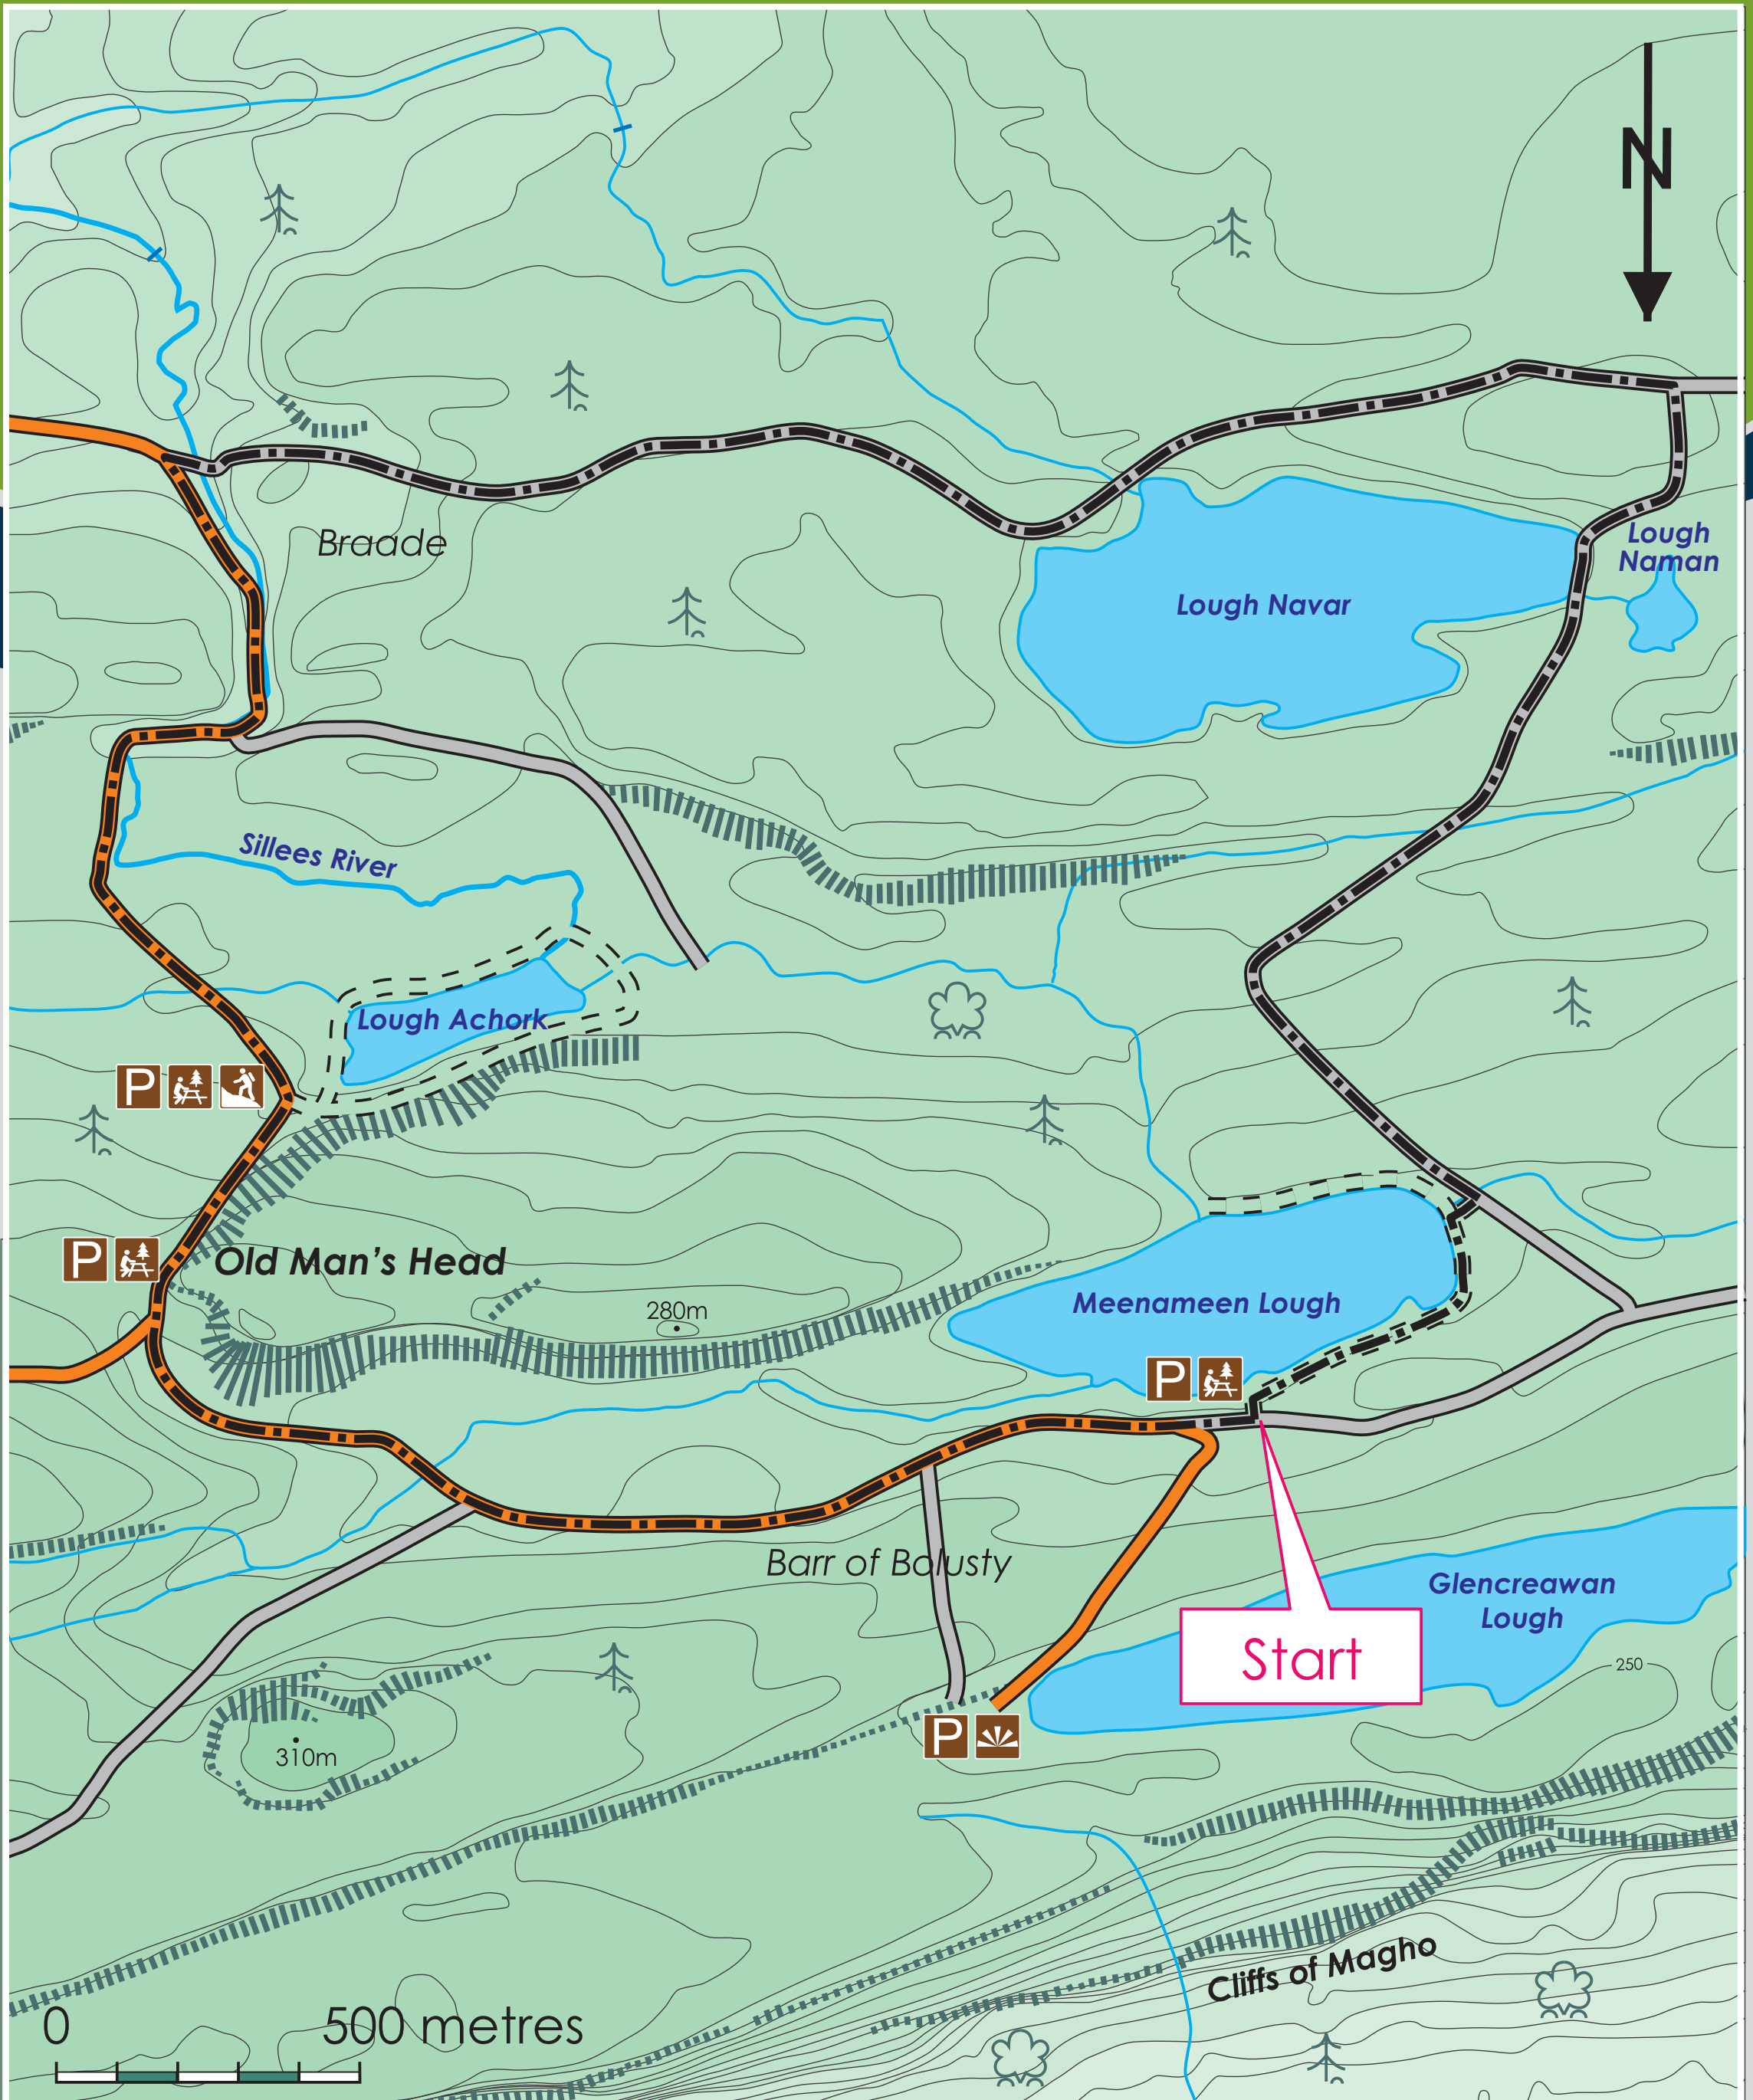

# Lough Navar Lakes Walk

Walk Route

Lough Navar scenic drive

Forest Track

Footpath

Steep Ground/  
Cliffs

Contours

Forest Area

Rivers

Waterfall

Parking

Picnic area

Walking route

View Point