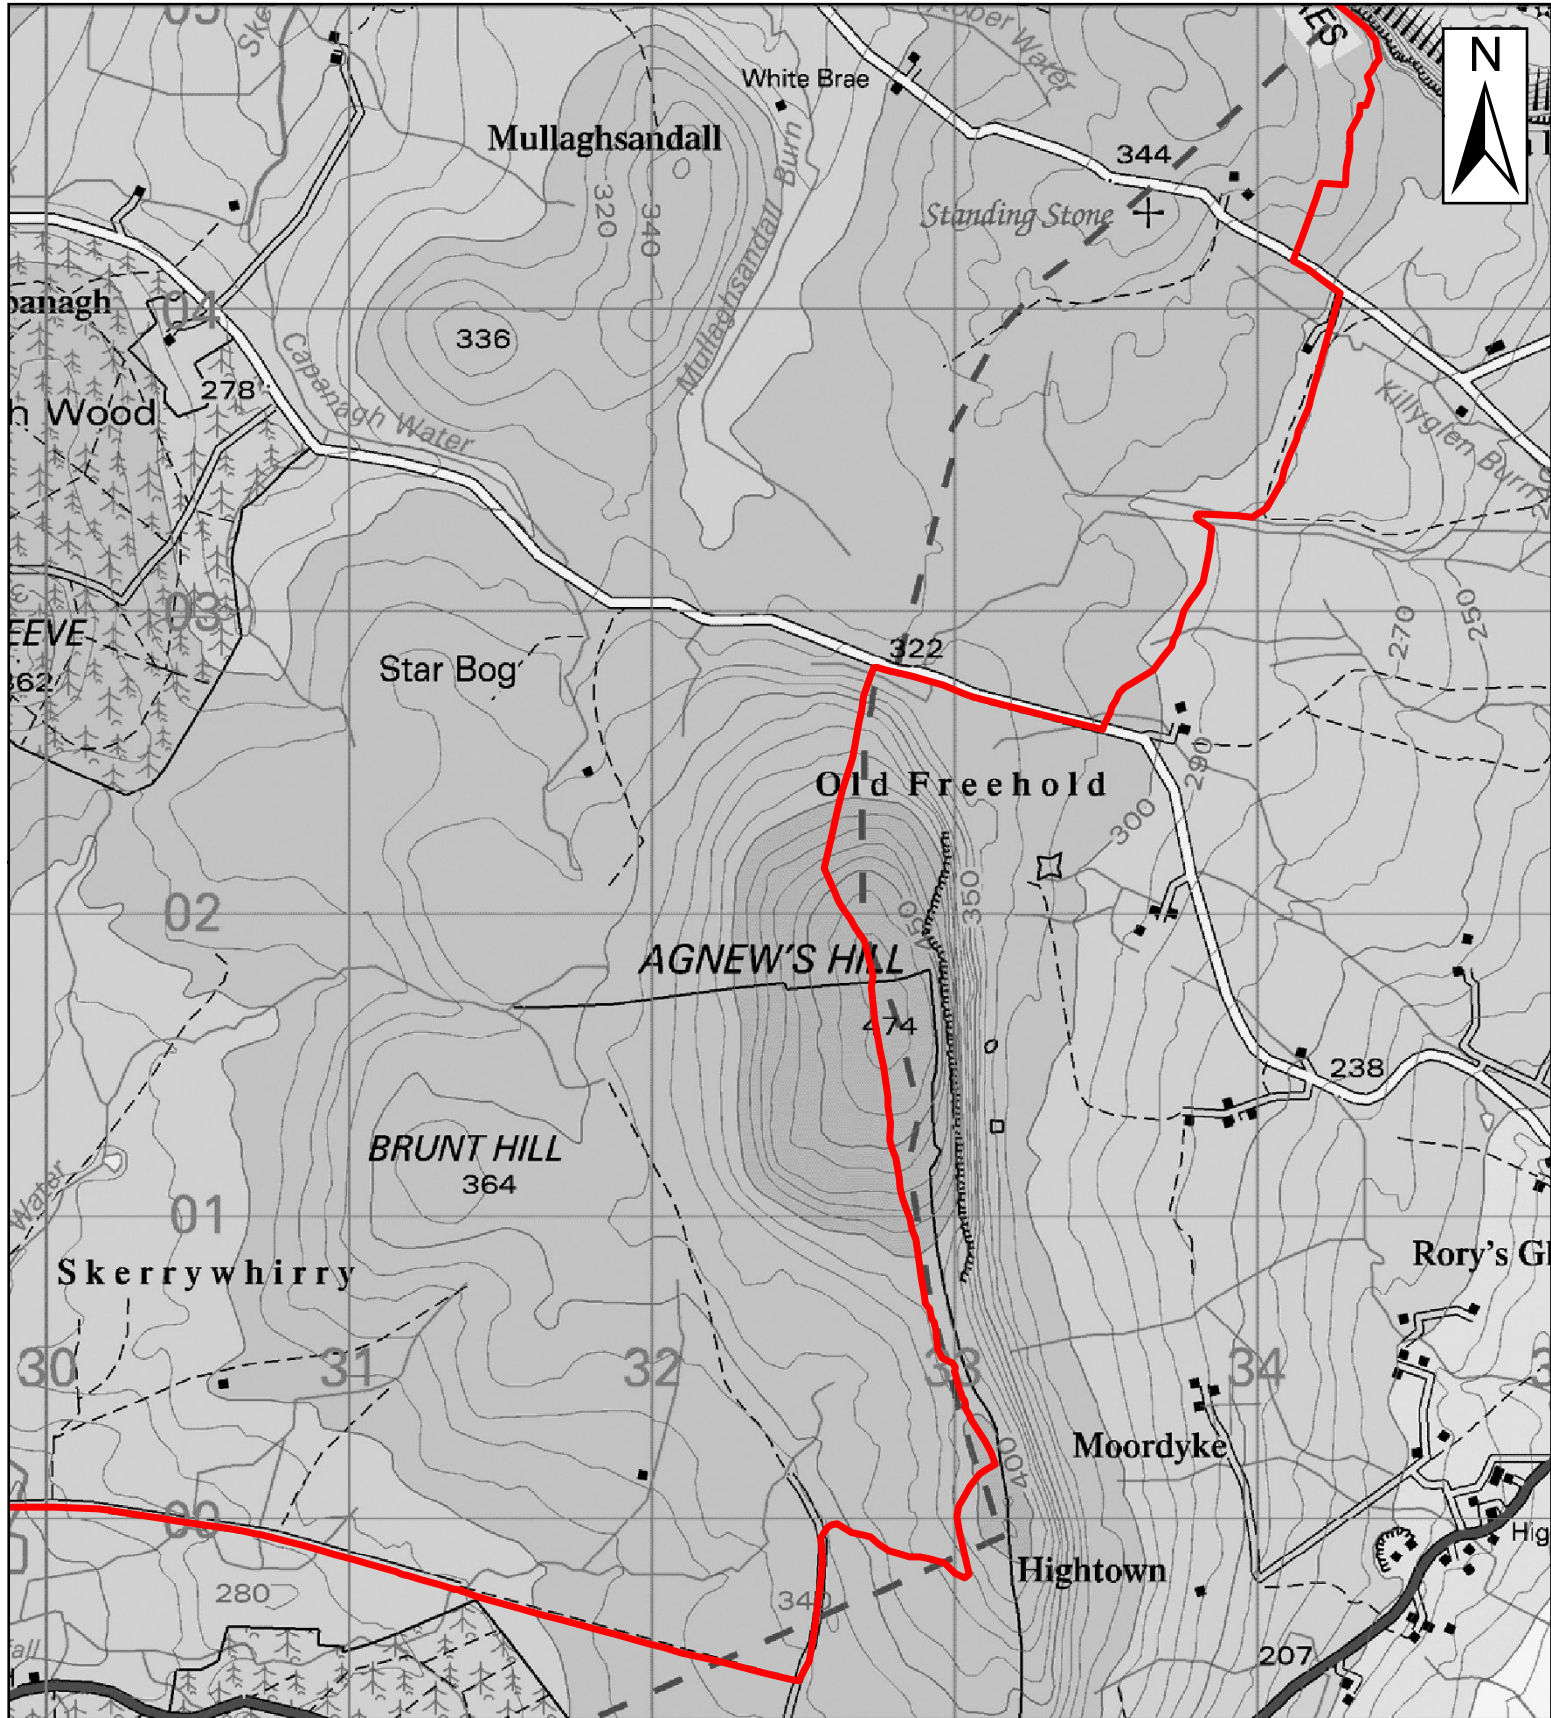

Antrim Hills Way - Section 4

1:25,000

0 0.25 0.5 1 Kilometers

WalkNI.com
Your definitive guide to walking
in Northern Ireland

This material is based upon Crown Copyright and is reproduced with the permission of Land & Property Services under delegated authority from the Controller of Her Majesty's Stationary Office, Crown Copyright and database rights, EMOU206.2. Northern Ireland Environment Agency Copyright 2012