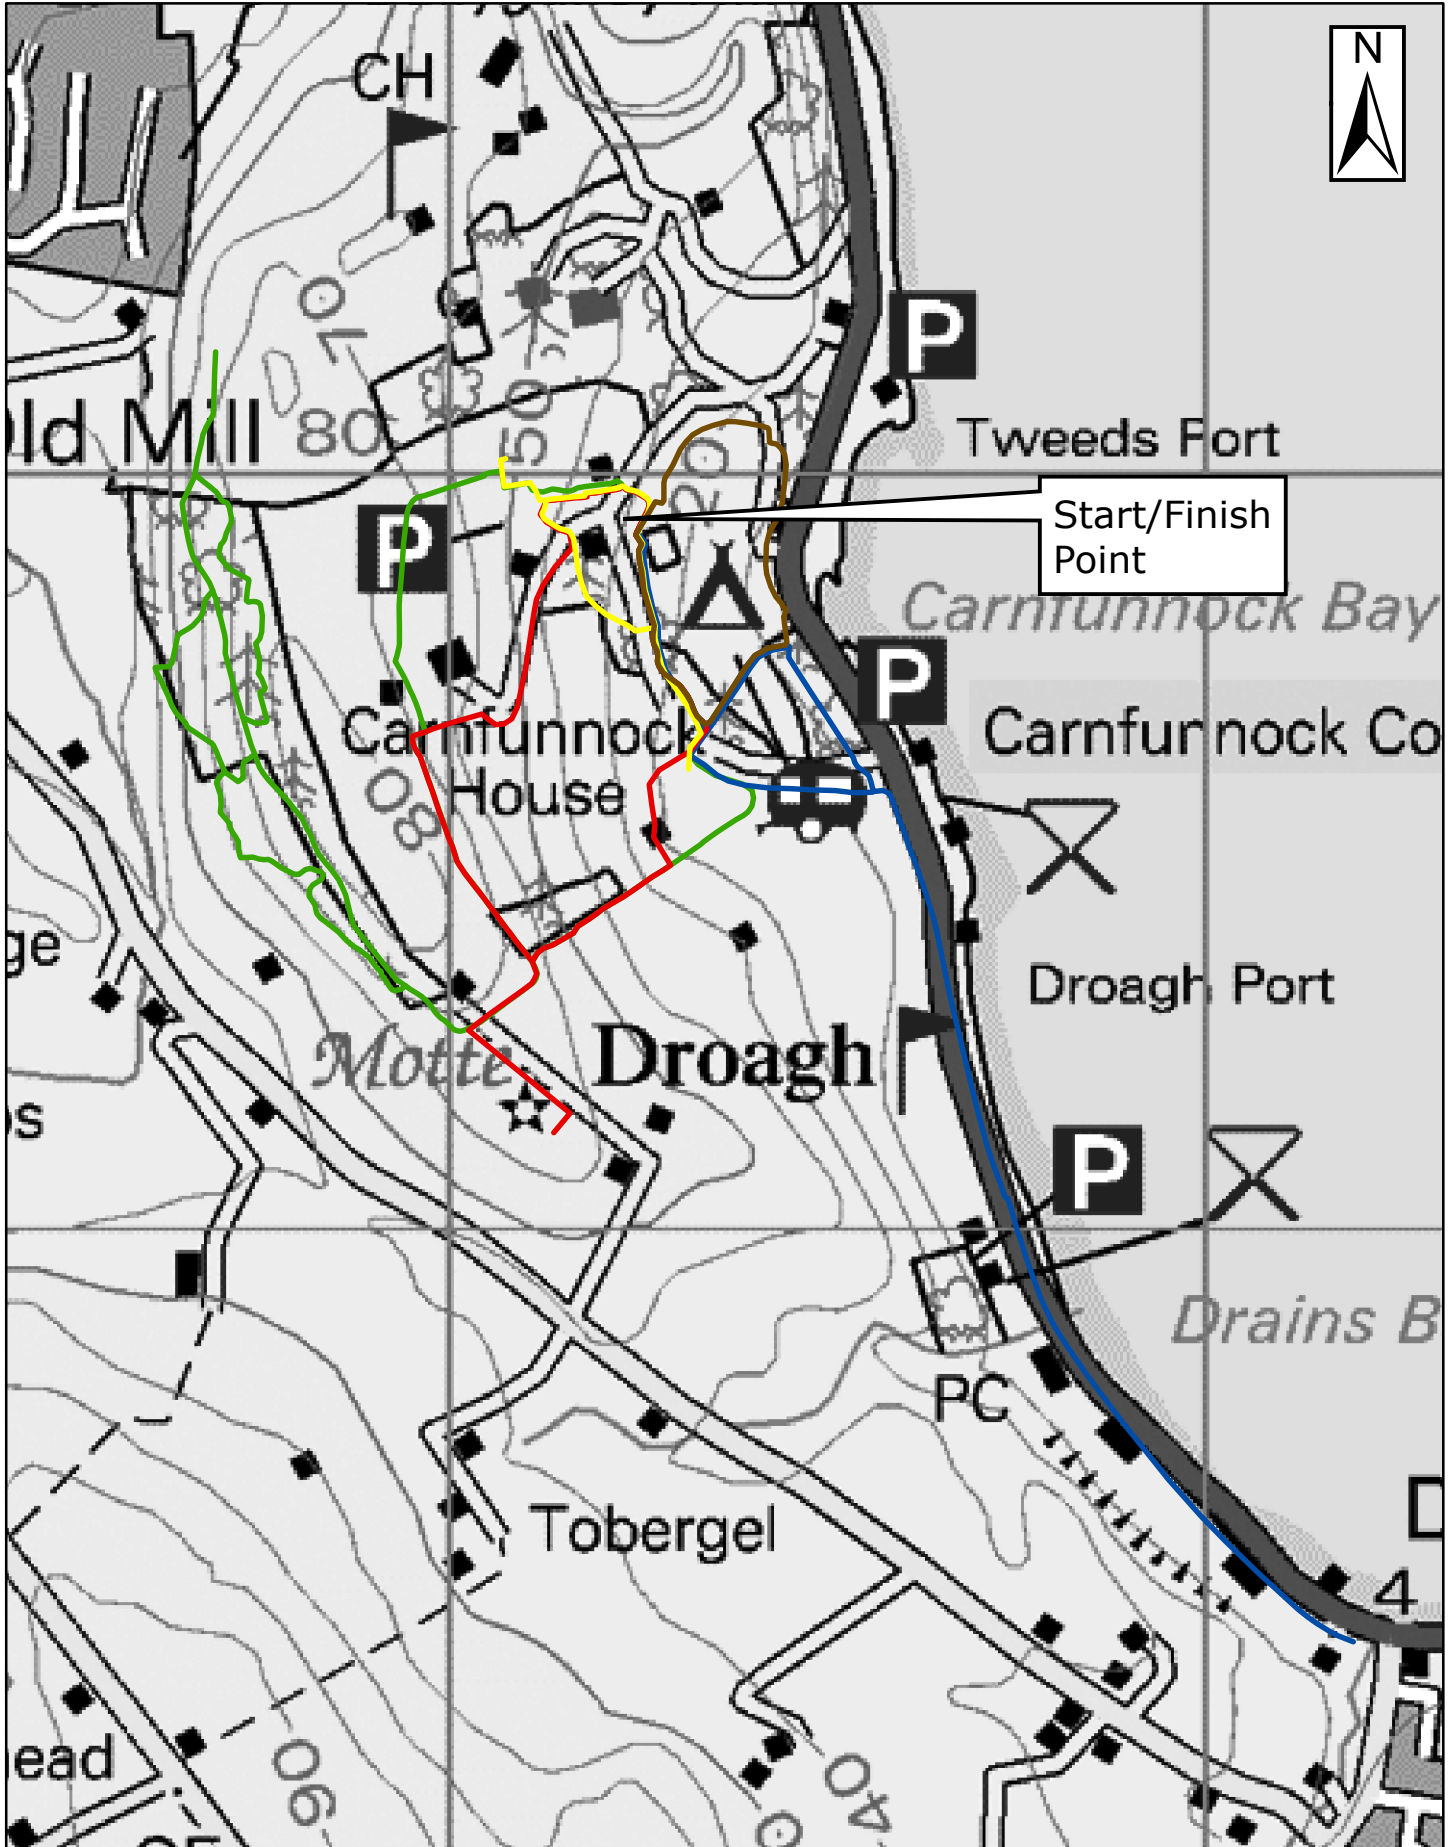

# Carnfunnock Country Park

**WalkNI.com**  
Your definitive guide to walking  
in Northern Ireland

1:10,000

0 0.15 0.3 0.6 Kilometers

This material is Crown Copyright and is reproduced with the permission of Land and Property Services under delegated authority from the Controller of Her Majesty's Stationary Office, © Crown copyright and database rights NIMA ESA&LA205.2