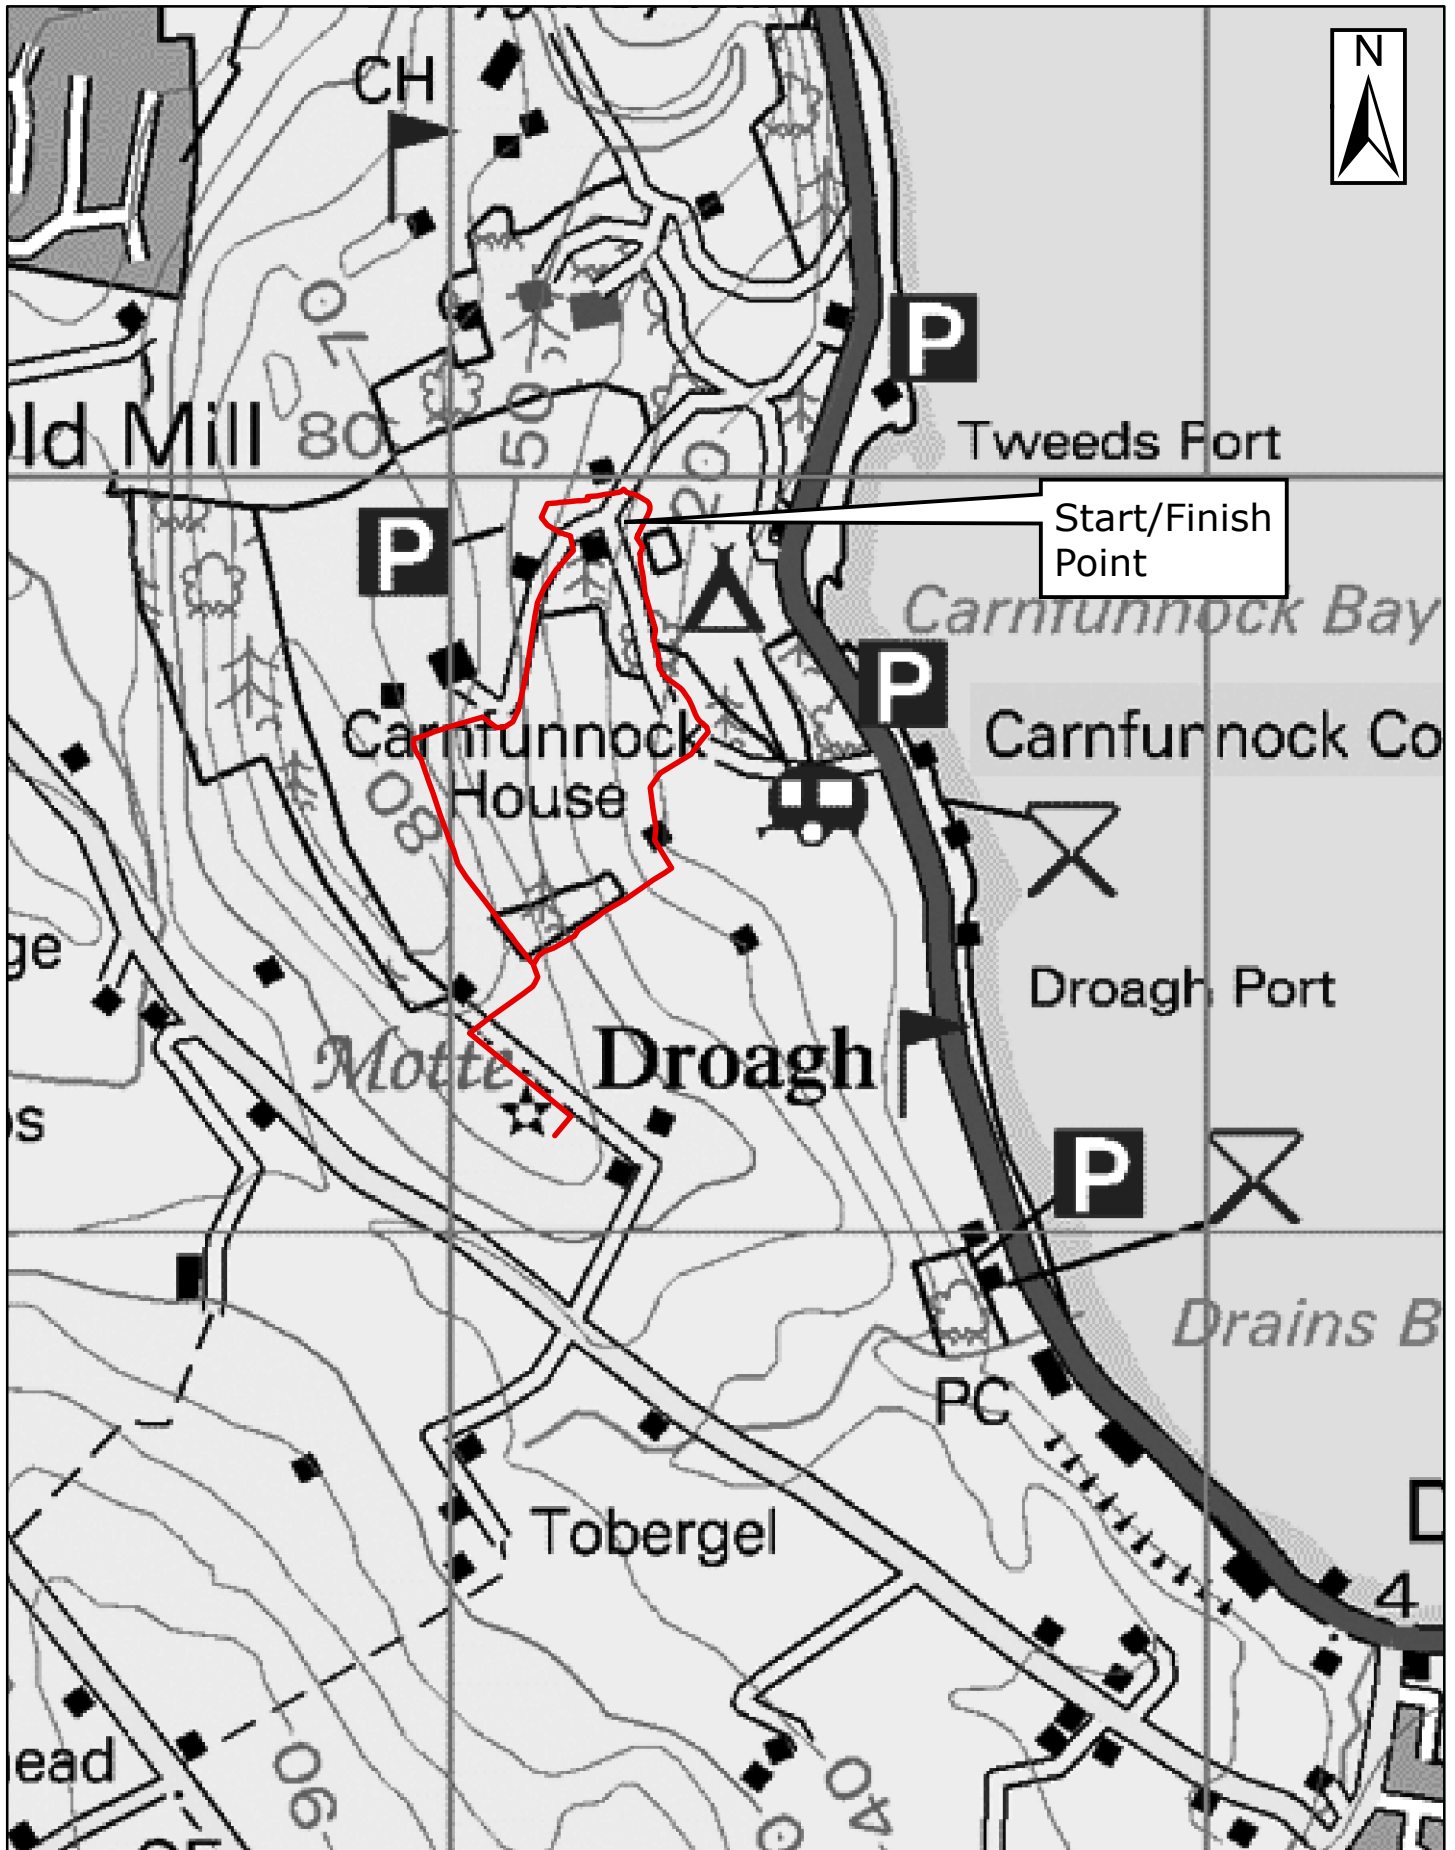

# Carnfunnock Country Park - Heritage Walk

**WalkNI.com**  
Your definitive guide to walking  
in Northern Ireland

1:10,000

0 0.15 0.3 0.6 Kilometers

This material is Crown Copyright and is reproduced with the permission of Land and Property Services under delegated authority from the Controller of Her Majesty's Stationary Office, © Crown copyright and database rights NIMA ESA&LA205.2