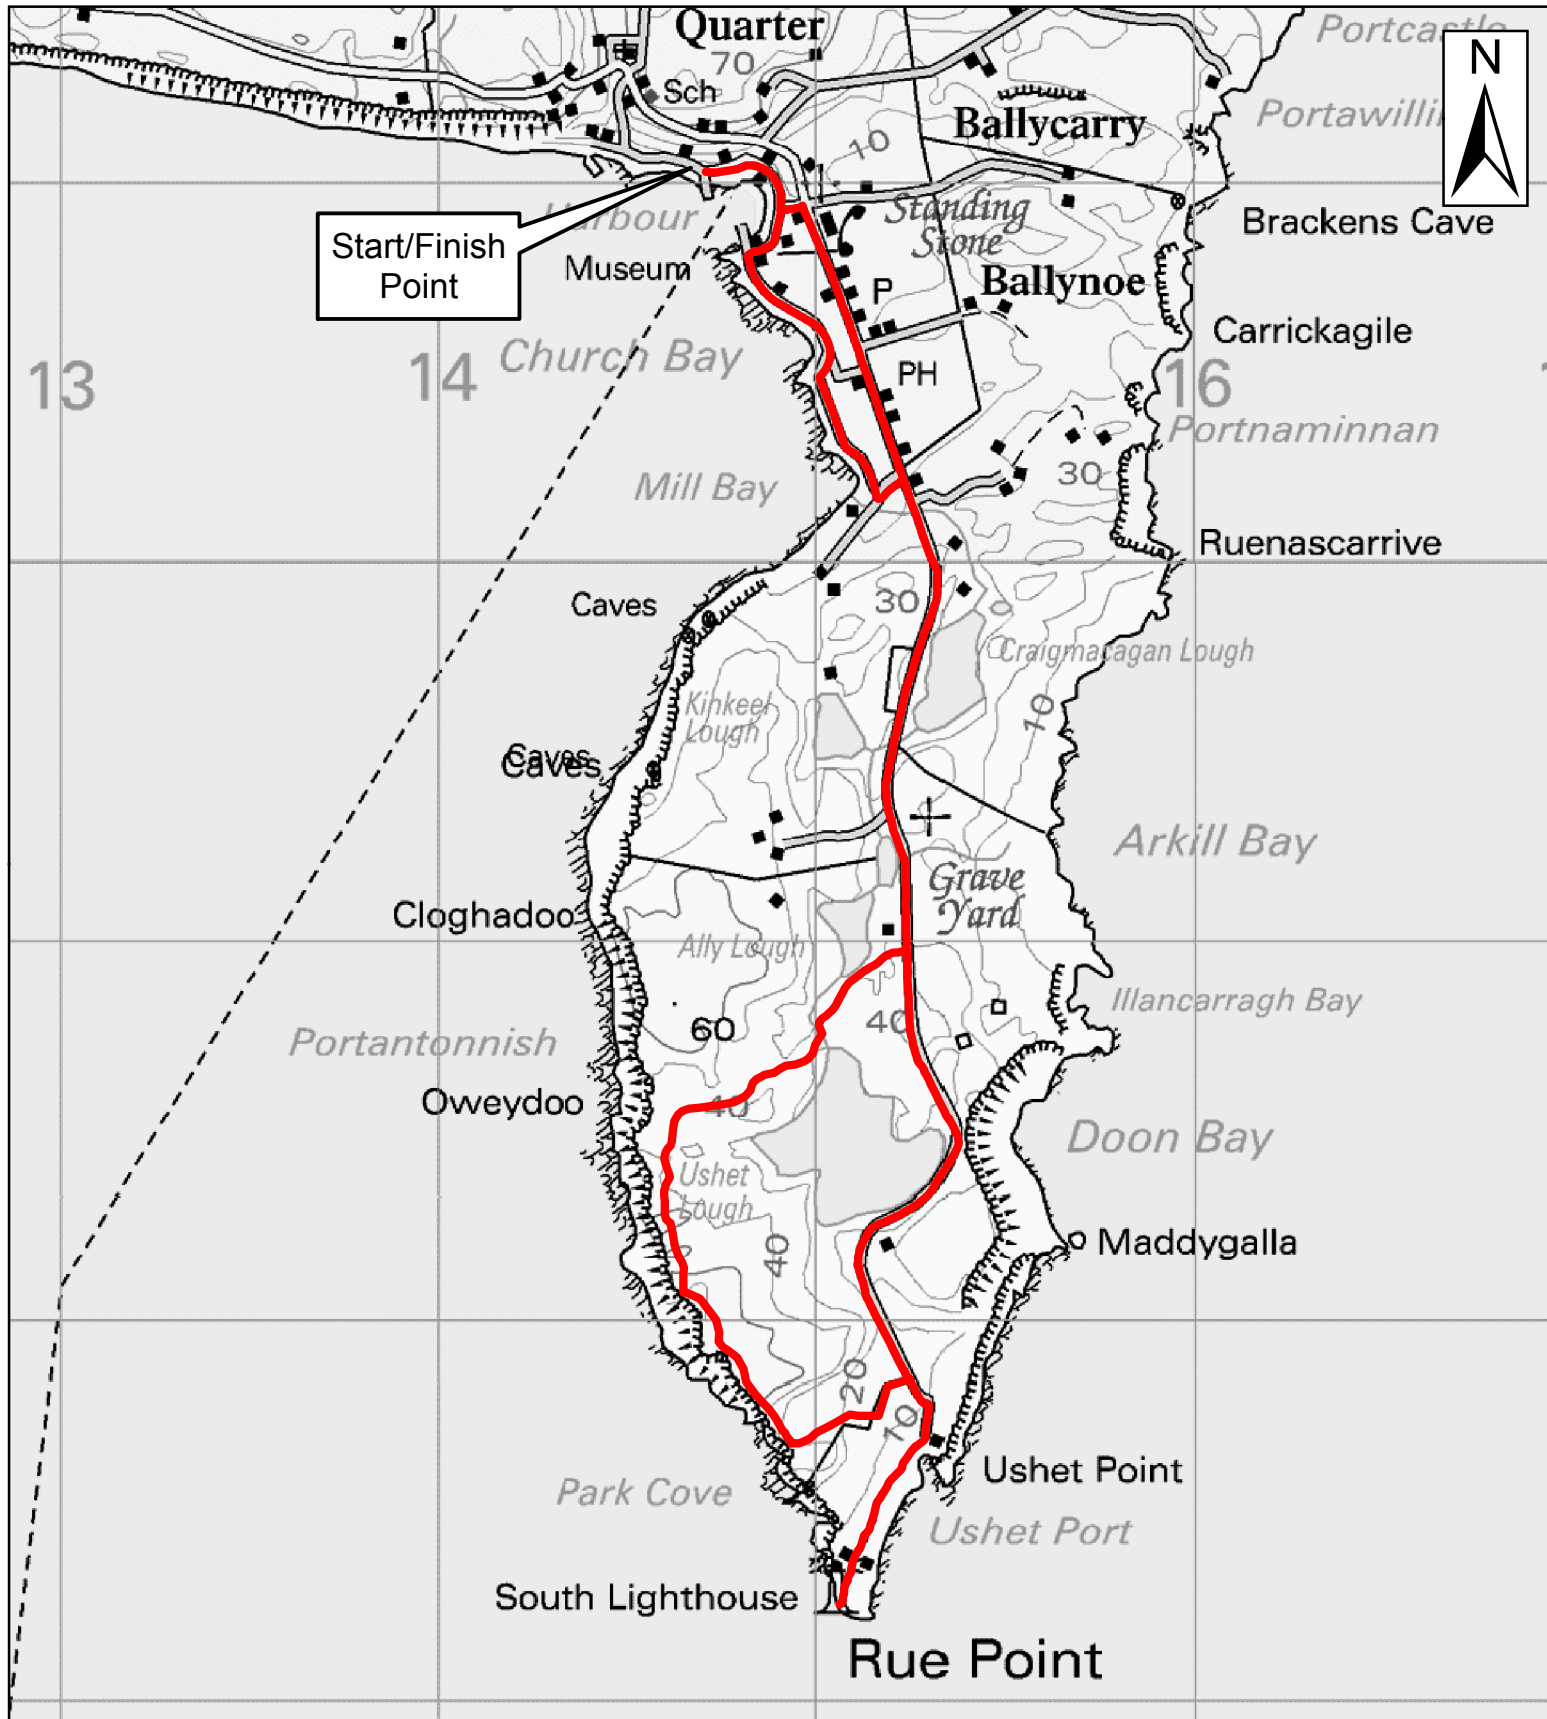

# Rathlin Island Roonivoolin Trail

1:20,000

0 0.25 0.5 1 Kilometers

**WalkNI.com**  
Your definitive guide to walking  
in Northern Ireland

This material is based upon Crown Copyright and is reproduced with the permission of Land & Property Services under delegated authority from the Controller of Her Majesty's Stationary Office, Crown Copyright and database rights, EMOU206.2. Northern Ireland Environment Agency Copyright 2012