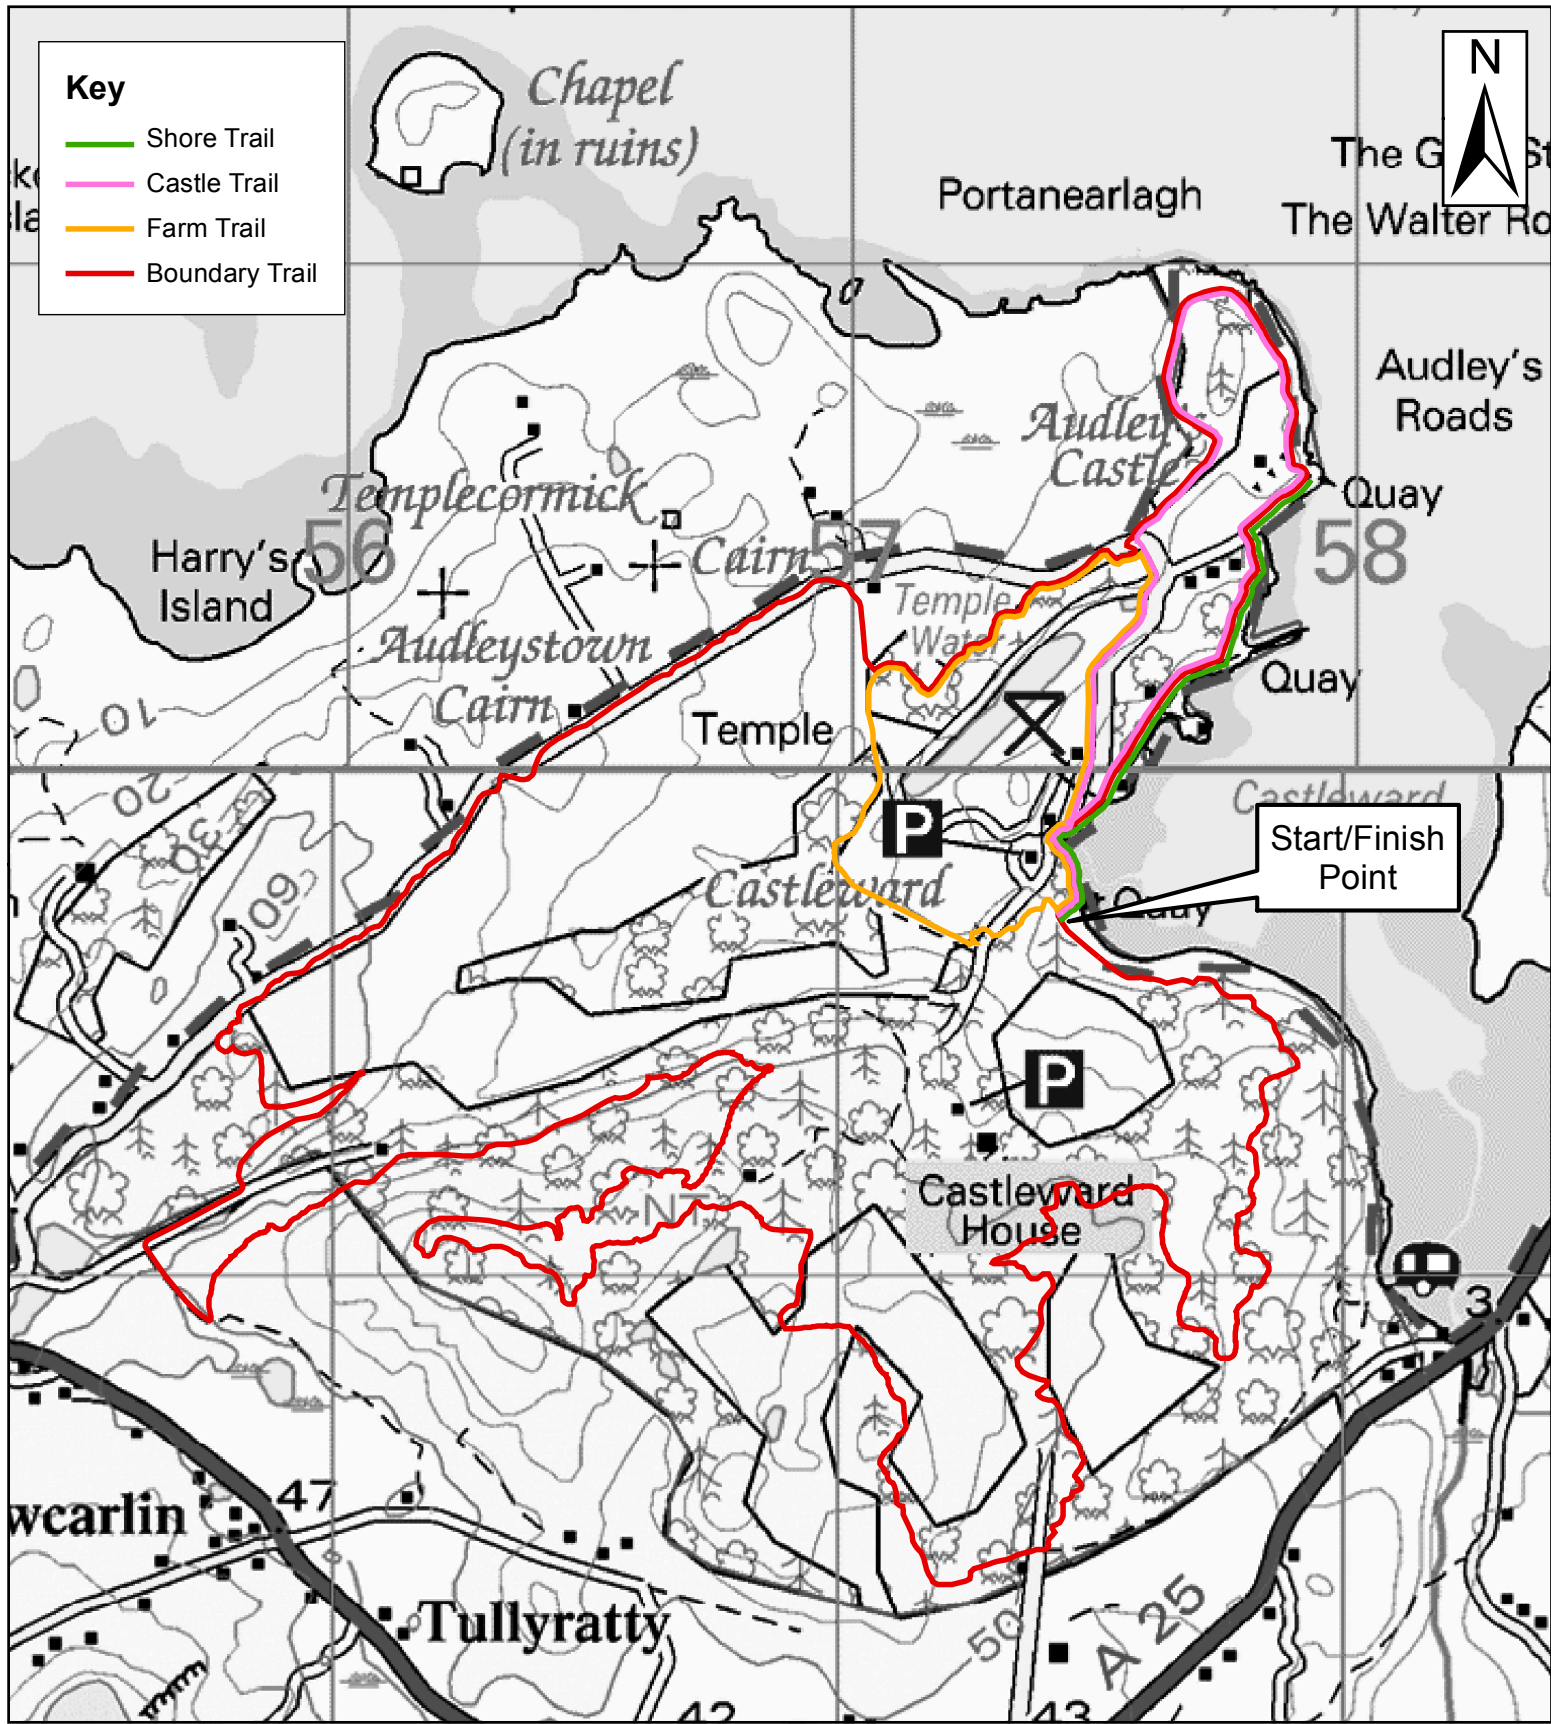

# Castle Ward - All Trails

1:15,000

0 200 400 800 Meters

**WalkNI.com**  
 Your definitive guide to walking  
 in Northern Ireland

This material is based upon Crown Copyright and is reproduced with the permission of Land & Property Services under delegated authority from the Controller of Her Majesty's Stationary Office, Crown Copyright and database rights, EMOU206.2. Northern Ireland Environment Agency Copyright 2012